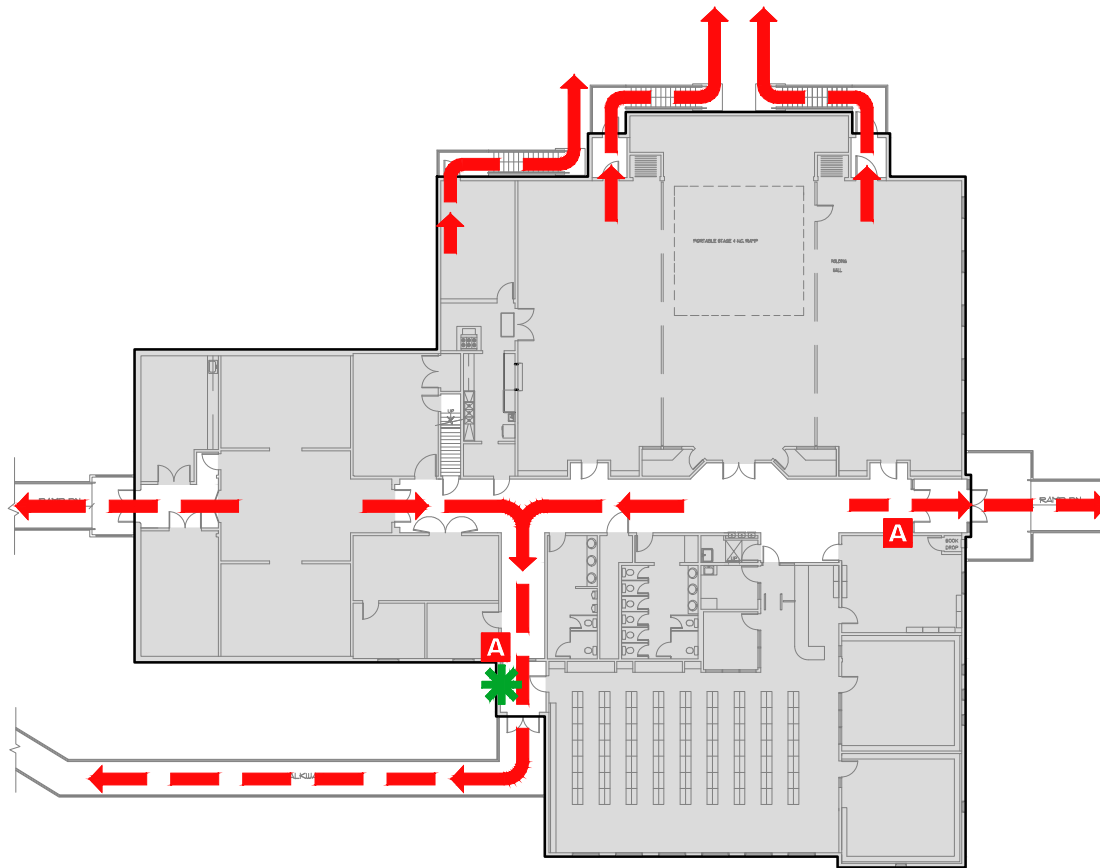

EVACUATION PLAN

KUSKOKWIM MUSEM, LIBRARY,
& CULTURAL CENTER, KU106

FLOOR 1

SYMBOL LEGEND

EMERGENCY EGRESS PATH

EMERGENCY ASSEMBLY AREA

YOU ARE HERE

ALARM PULL STATION

PERSONS
WITH
DISABILITIES

CALL 911, REPORT
YOUR LOCATION,
PROCEED TO THE
NEAREST EXIT OR EXIT
STAIRWELL AND
AWAIT ASSISTANCE.

EVACUATION SITE