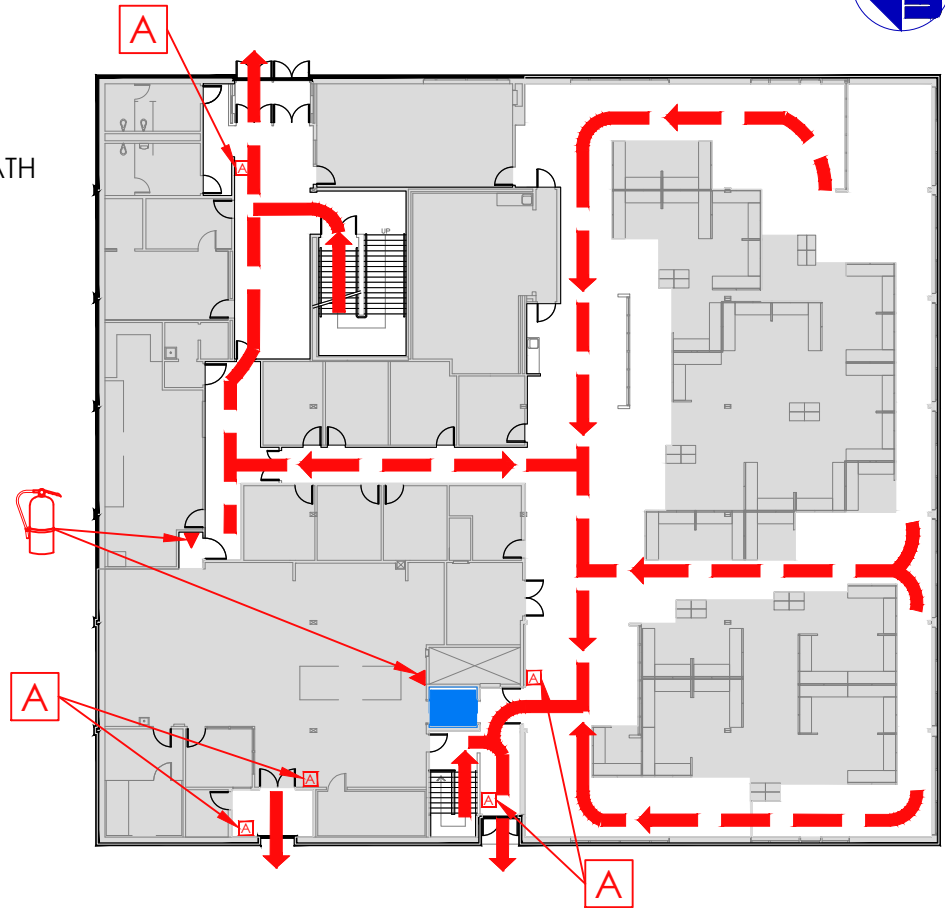

LOLA TILLY BUILDING EVACUATION PLAN

FS411
FLOOR 2

SYMBOL LEGEND

EXIT STAIR

EMERGENCY EGRESS PATH

FIRE EXTINGUISHER

ALARM PULL STATION

ELEVATOR

YOU ARE HERE

CALL 911 FIRE/POLICE/MEDICAL

IN CASE OF FIRE, PULL FIRE ALARM, USE EXIT STAIRS, CLOSE ALL WINDOWS AND DOORS, DO NOT USE ELEVATOR

ALARM WILL SOUND AS WHOOPING ELECTRICAL HORN, STROBE LIGHT WILL FLASH, PUBLIC ADDRESS SYSTEM WILL BE USED FOR ANNOUNCEMENTS. LISTEN FOR INSTRUCTIONS.

PERSONS WITH DISABILITIES

SHALL CALL 911, REPORT YOUR LOCATION, PROCEED TO THE NEAREST EXIT STAIRWELL AND AWAIT ASSISTANCE.