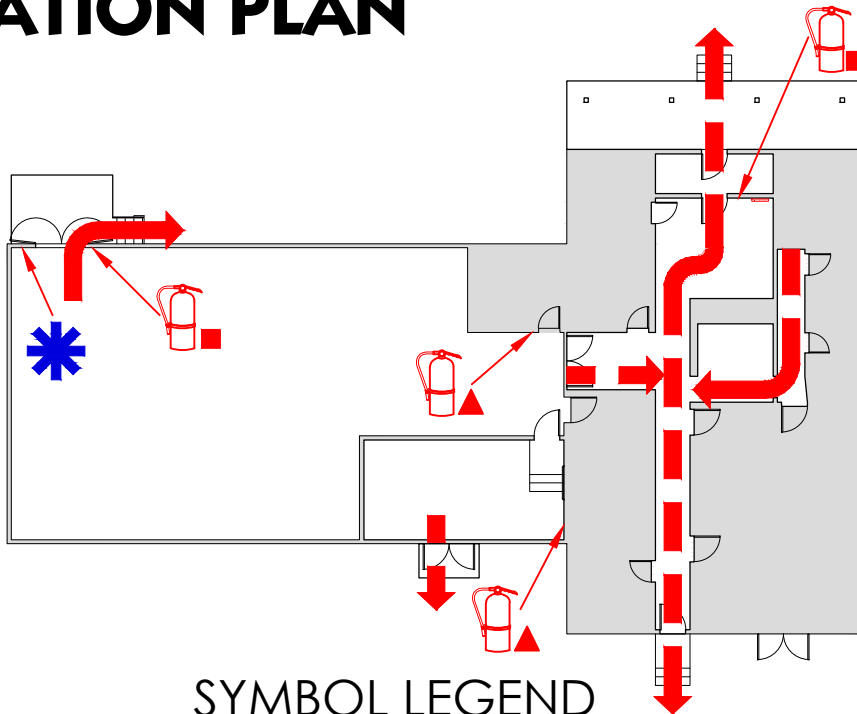

AFS RICHARDSON HWY MAIN BLDG EVACUATION PLAN

EAA

FS670
FLOOR 1

SYMBOL LEGEND

EMERGENCY EGRESS PATH

EMERGENCY ASSEMBLY AREA

FIRE EXTINGUISHER
▲ CO2 FE ■ DRY CHEM FE

YOU ARE HERE

ALARM PULL STATION

CALL 911 FIRE/POLICE/MEDICAL

IN CASE OF FIRE, PULL FIRE ALARM, USE EXIT STAIRS, CLOSE ALL WINDOWS AND DOORS, DO NOT USE ELEVATOR

ALARM WILL SOUND AS WHOOPING ELECTRICAL HORN, STROBE LIGHT WILL FLASH, PUBLIC ADDRESS SYSTEM WILL BE USED FOR ANNOUNCEMENTS. LISTEN FOR INSTRUCTIONS.

PERSONS WITH DISABILITIES

SHALL CALL 911, REPORT THEIR LOCATION, PROCEED TO THE NEAREST EXIT STAIRWELL AND AWAIT ASSISTANCE.