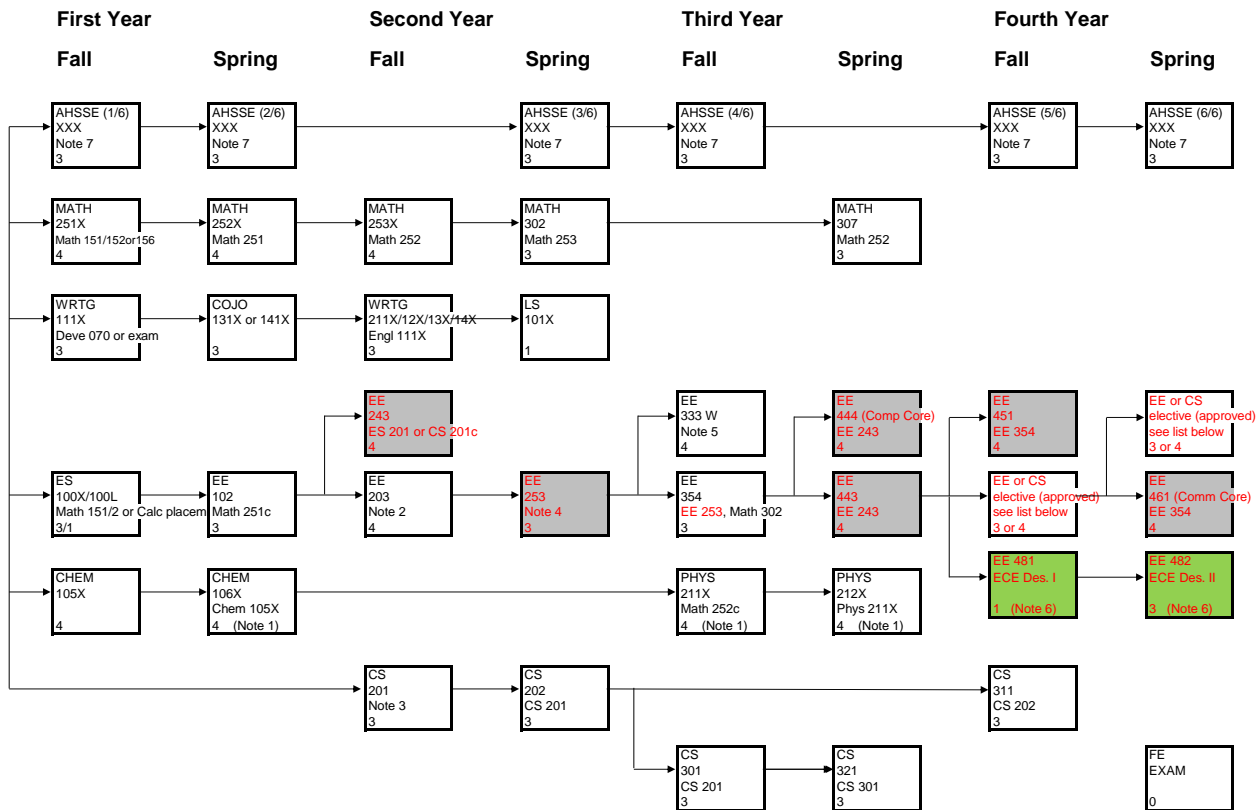

FLOWCHART

Computer Engineering Requirements (Curriculum Redesign: 127-129)

Legend

Department
Course Number
Prerequisites (a "c" indicates a co-requisite)
Credit Hours

Notes

1. It is possible to take Chem 105, Phys 211X, 212X, 213X for the Natural Sciences requirement
2. EE 203 prereq: EE 102, Math 251; Co-req: Math 252c
3. CS 201 pre/co-requisites: CS 103 or H.S. programming, Math 251c
4. EE 253 prereq: EE 203; ES 201 or CS 201; MATH 252X
5. EE 333 pre/co-requisites: EE 253, WRTG 211X/12X/13X/14X
6. EE Senior Capstone Design I and II prerequisites include: EE 354, EE 444, COJO 131X/141X, WRTG 111X, WRTG 211X/12X/13X/14X
7. AHSSE = Arts, Humanities, Social Sciences and Ethics courses (6 courses)
   - 1 Arts, 1 Humanities, 2 Soc Sciences, 1 Art or Hum or SS, 1 Ethics
   - One of the AHSSE courses needs to be an Alaska Native 3 credit course if using Catalog Year 2019-2020 or newer

Approved EE and CS Electives

EE 303	Electric Pow Sys & Mach	4
EE 311	Engr Electromagnetics	3
EE 334	Electronic Circuit Design	4
EE 471	Fund Automatic Controls	3
CS 331	Programming Languages	3
CS 361	Sys Security and Adm	3
CS 411	Analysis of Algorithms	3
CS 421	Dist Operating Systems	3

Graduate level EE and CS courses may be used as electives upon approval.

Math Sequence

- 251 Calculus I
- 252 Calculus II
- 253 Calculus III
- 302 Differential Equations
- 307 Discrete Mathematics

Updated: 09.02.22, nww

CS Sequence

CS 201 is offered both semesters

Alaska Native Themed Courses (also satisfy 1 AHSSE requirement)

Arts	ANS/FLPA F161X
	ANS F202X
	ANS/ACNS/MUS F233X
Humanities	ANL F141X
	ANL F142X
	ANL F251X
	ANL F265X
Social Science	ANS F111X
	ANS F242X
	ECON F111X*

* Recommend ECON F111X if it fits in schedule.